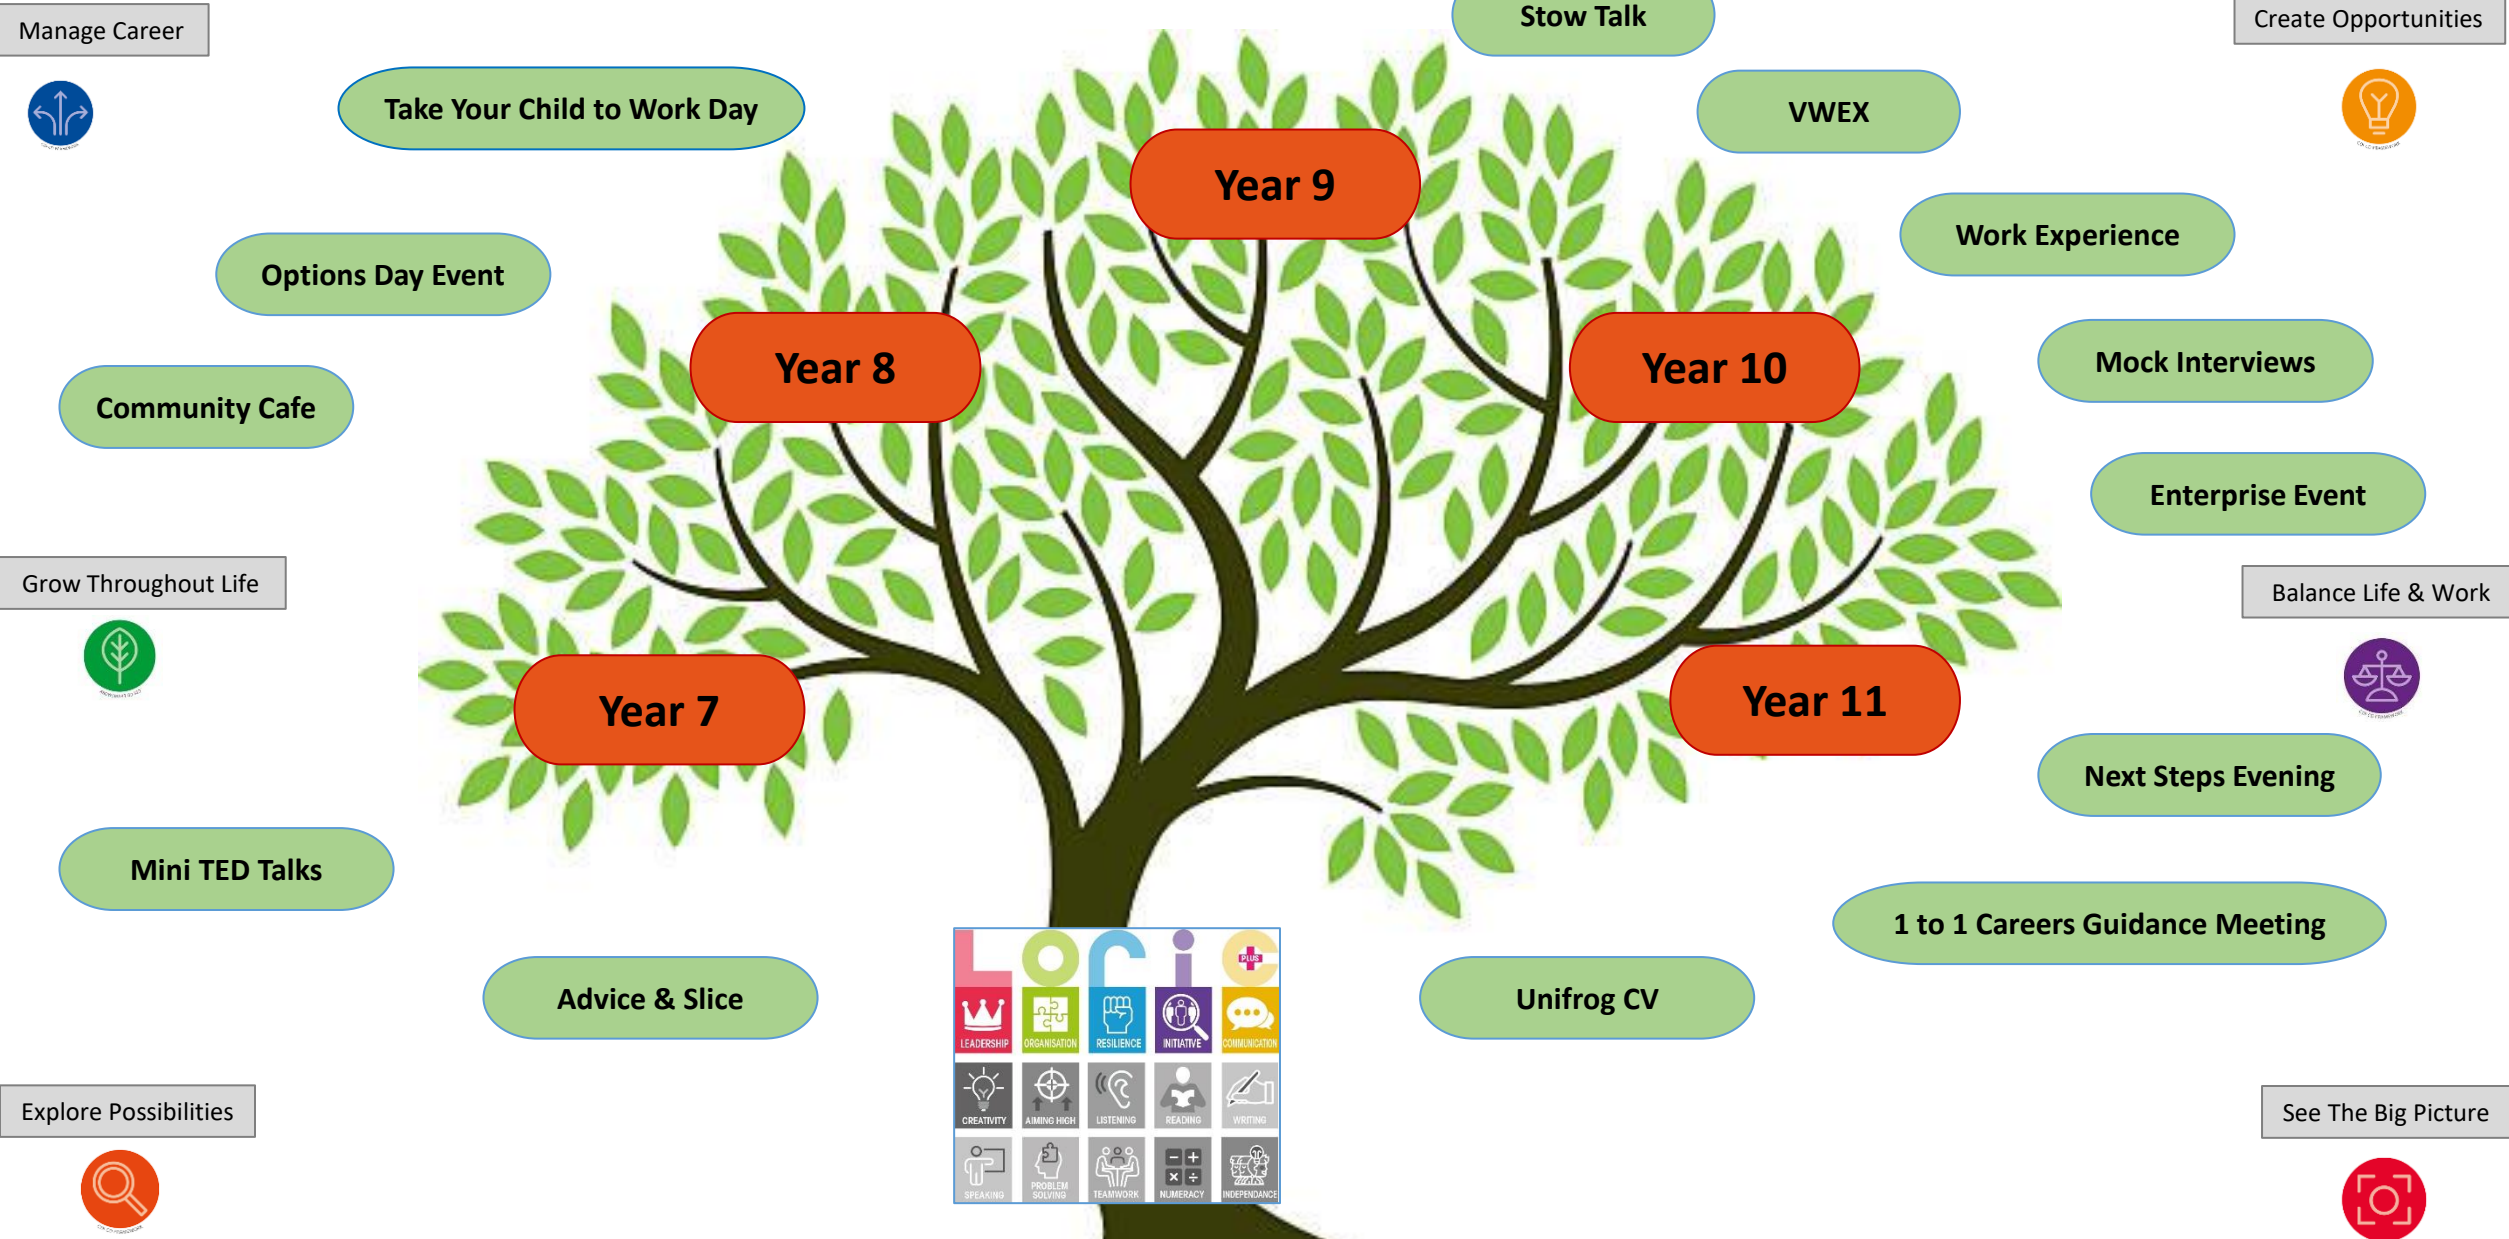

Stowmarket High School Inspirational Futures Learning Journey Supporting Programme

Manage Career

Take Your Child to Work Day

Stow Talk

Create Opportunities

VWEX

Work Experience

Options Day Event

Mock Interviews

Community Cafe

Year 10

Enterprise Event

Grow Throughout Life

Balance Life & Work

Year 7

Year 11

Next Steps Evening

Mini TED Talks

1 to 1 Careers Guidance Meeting

Advice & Slice

Unifrog CV

Explore Possibilities

See The Big Picture

L	O	C	I	+
LEADERSHIP	ORGANISATION	RESILIENCE	INITIATIVE	COMMUNICATION
CREATIVITY	AIMING HIGH	LISTENING	READING	WRITING
SPEAKING	PROBLEM SOLVING	TEAMWORK	NUMERACY	INDEPENDENCE